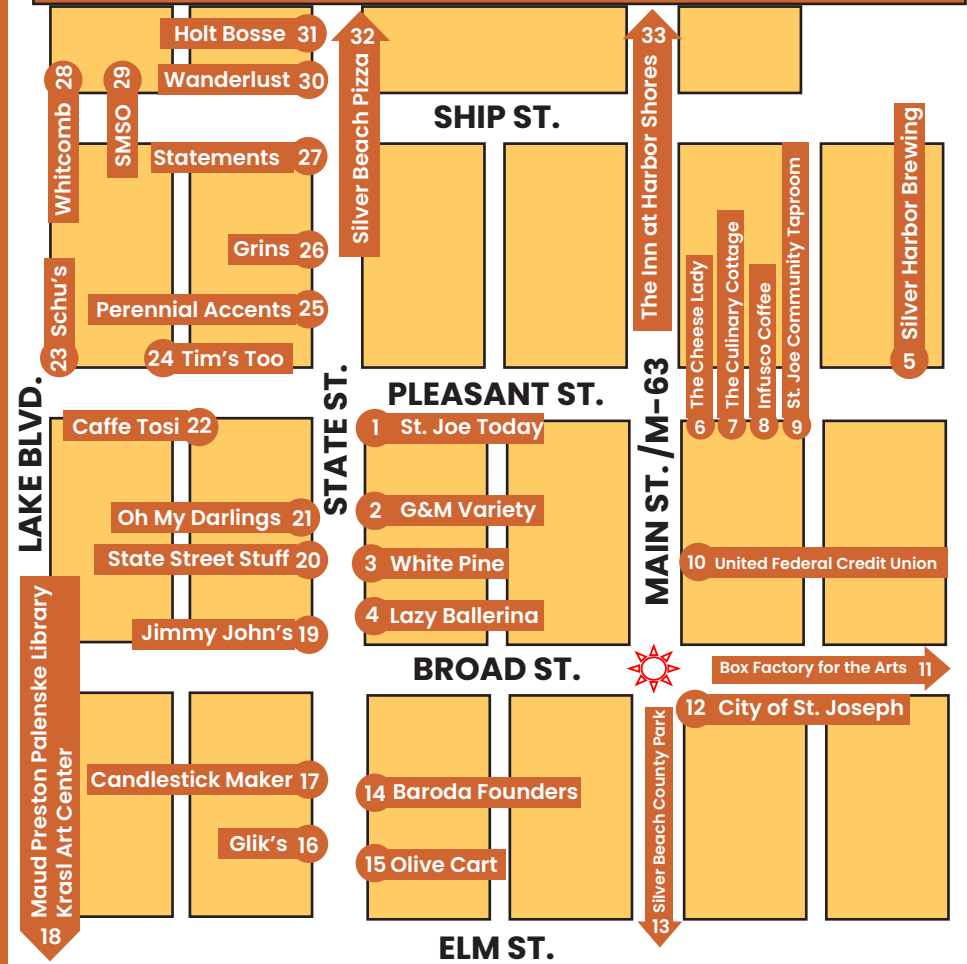

Pumpkins ON PARADE

Oct. 21-31

VOTE for your favorite pumpkin at stjoetoday.com/vote

Map of Participating Locations

Additional Participating Locations

Anchor's Way Marina
143 Anchors Way, St. Joseph, MI
Benton Harbor Public Library
213 E. Wall St., Benton Harbor, MI
Chill Hill Winery
8986 1st St., Baroda, MI
Citadel Dance & Music Center
204 Water St., Benton Harbor, MI

The Livery
190 5th St., Benton Harbor, MI
VOTE for your favorite pumpkin at
[stjoetoday.com/vote!](http://stjoetoday.com/vote)

Pumpkins ON PARADE

Oct. 21-31

VOTE for your favorite pumpkin at stjoetoday.com/vote

Map of Participating Locations

Additional Participating Locations

Anchor's Way Marina
143 Anchors Way, St. Joseph, MI
Benton Harbor Public Library
213 E. Wall St., Benton Harbor, MI
Chill Hill Winery
8986 1st St., Baroda, MI
Citadel Dance & Music Center
204 Water St., Benton Harbor, MI

The Livery
190 5th St., Benton Harbor, MI
VOTE for your favorite pumpkin at
[stjoetoday.com/vote!](http://stjoetoday.com/vote)

VOTE for your favorite pumpkin at stjoetoday.com/vote!

Anchor's Way Marina
Baroda Founders Tasting Room
Benton Harbor Public Library
Box Factory for the Arts
Caffe Tosi
Chill Hill Winery
Citadel Dance & Music Center
City of St. Joseph
Forever Clean Soap Works
G&M Variety
Glik's
Grins of St. Joseph
Holt Bosse
Infusco Coffee
Jimmy Johns
Krasl Art Center
Lazy Ballerina Winery
Maud Preston Palenske Memorial
Library
Oh My Darlings
Olive Cart
Perennial Accents