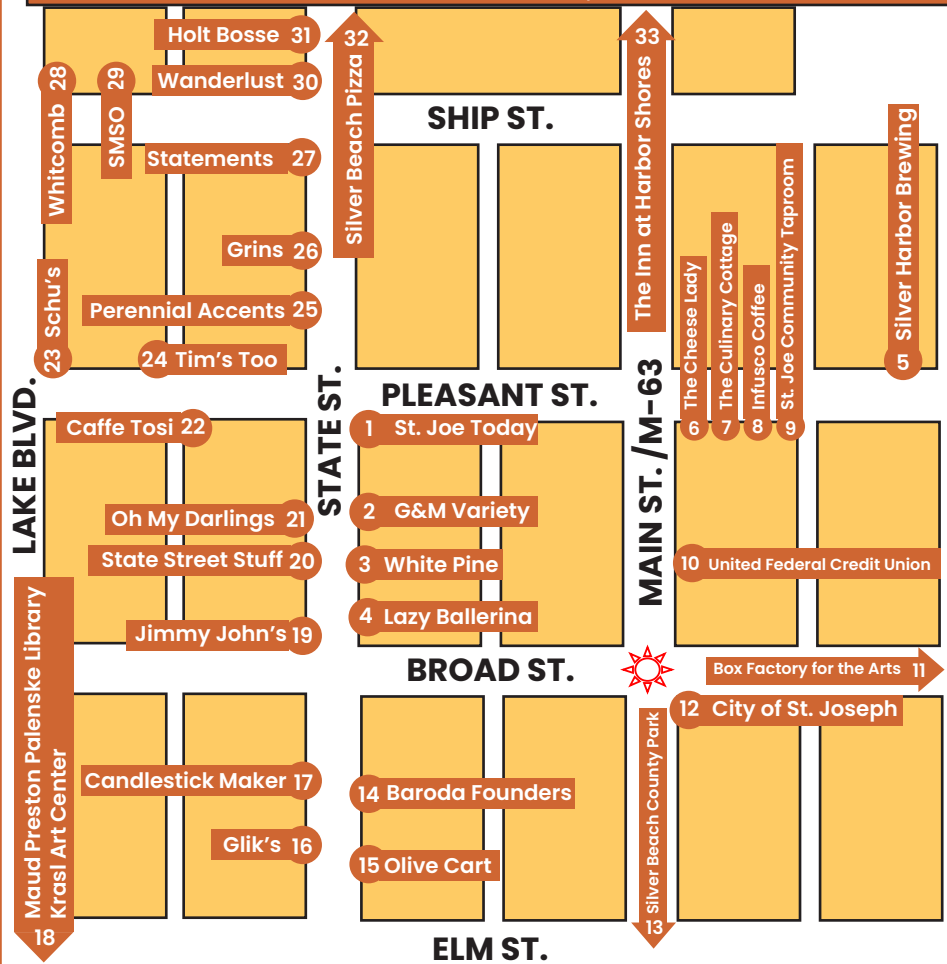

Pumpkins ON PARADE

Oct. 21-31

VOTE for your favorite pumpkin at stjoetoday.com/vote

Map of Participating Locations

Additional Participating Locations

Anchor's Way Marina
143 Anchors Way, St. Joseph, MI
Benton Harbor Public Library
213 E. Wall St., Benton Harbor, MI
Chill Hill Winery
8986 1st St., Baroda, MI
Citadel Dance & Music Center
204 Water St., Benton Harbor, MI

The Livery
190 5th St., Benton Harbor, MI
VOTE for your favorite pumpkin at
[stjoetoday.com/vote!](http://stjoetoday.com/vote)

Pumpkins ON PARADE

Oct. 21-31

VOTE for your favorite pumpkin at stjoetoday.com/vote

Map of Participating Locations

Additional Participating Locations

Anchor's Way Marina
143 Anchors Way, St. Joseph, MI
Benton Harbor Public Library
213 E. Wall St., Benton Harbor, MI
Chill Hill Winery
8986 1st St., Baroda, MI
Citadel Dance & Music Center
204 Water St., Benton Harbor, MI

The Livery
190 5th St., Benton Harbor, MI
VOTE for your favorite pumpkin at
[stjoetoday.com/vote!](http://stjoetoday.com/vote)

VOTE for your favorite pumpkin at stjoetoday.com/vote!

Anchor's Way Marina
Baroda Founders Tasting Room
Benton Harbor Public Library
Box Factory for the Arts
Caffe Tosi
Chill Hill Winery
Citadel Dance & Music Center
City of St. Joseph
Forever Clean Soap Works
G&M Variety
Glik's
Grins of St. Joseph
Holt Bosse
Infusco Coffee
Jimmy Johns
Krasl Art Center
Lazy Ballerina Winery
Maud Preston Palenske Memorial
Library
Oh My Darlings
Olive Cart
Perennial Accents