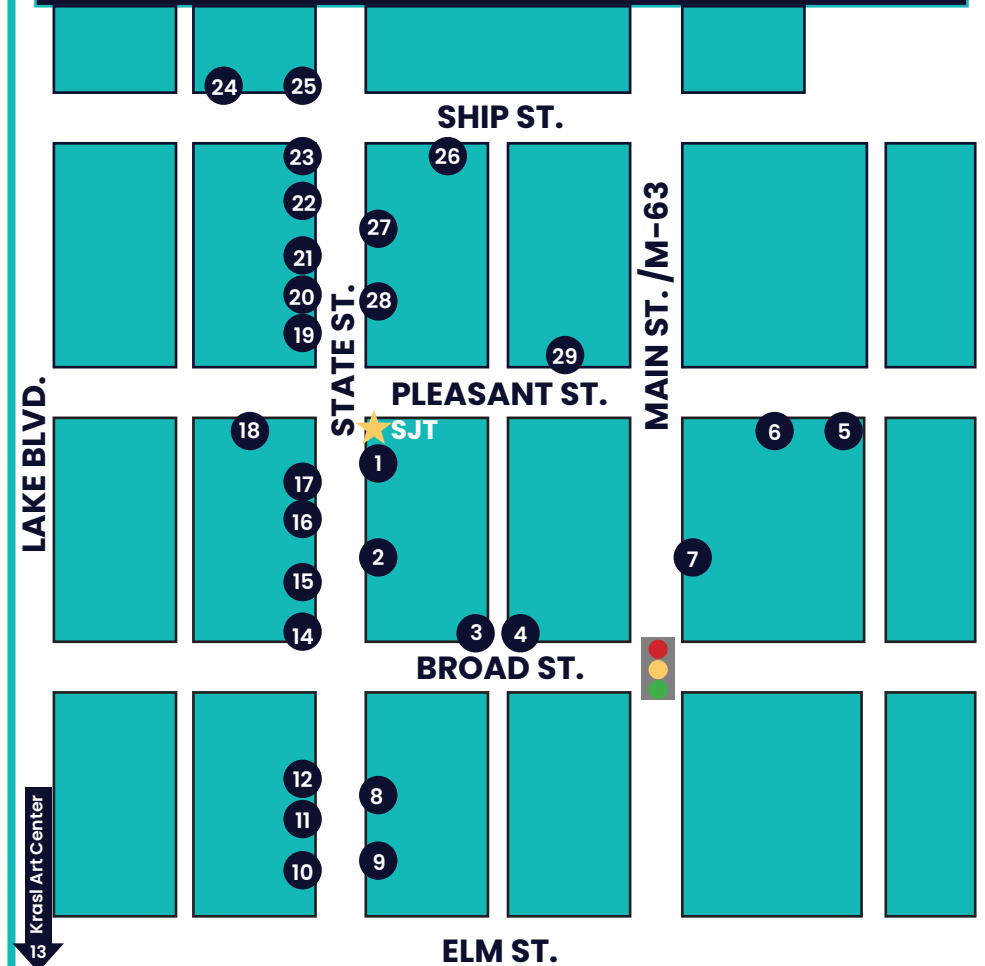

Window WONDERLAND

Downtown St. Joe
Friday, November 22
5:00p-8:00p

Map of Participating Locations

VOTE for your favorite holiday window at
stjoetoday.com/vote

5:00p Friday, November 22 to 11:59p Sunday, November 24.

VOTE for your favorite holiday window at stjoetoday.com/vote/!

- 1.** Edgewater Gifts
- 2.** White Pine Winery
- 3.** Gallery on the Alley
- 4.** Harbor Town Interiors
- 5.** St. Joe Community Taproom
- 6.** Infusco Coffee
- 7.** Affinity Salon & Spa
- 8.** Baroda Founders
- 9.** Olive Cart
- 10.** Jewelfire Diamond Center
- 11.** Forever Clean Soap Works
- 12.** Glik's
- 13.** Krasl Art Center
- 14.** Jimmy John's
- 15.** Oh My Darlings feat. The GhostLight Theatre
- 16.** FuzzyButz
- 17.** Chartreuse
- 18.** Caffè Tosi
- 19.** Perennial Accents
- 20.** Grins of St. Joseph
- 21.** Lee & Birch
- 22.** The Toy Company
- 23.** Statements Style Lounge
- 24.** Southwest Michigan Symphony Orchestra
- 25.** Wanderlust Outfitters
- 26.** The Heritage Museum & Cultural Center
- 27.** Waterfront House of Framing & Fashion
- 28.** Kilwin's
- 29.** Yours Truly, Elizabeth