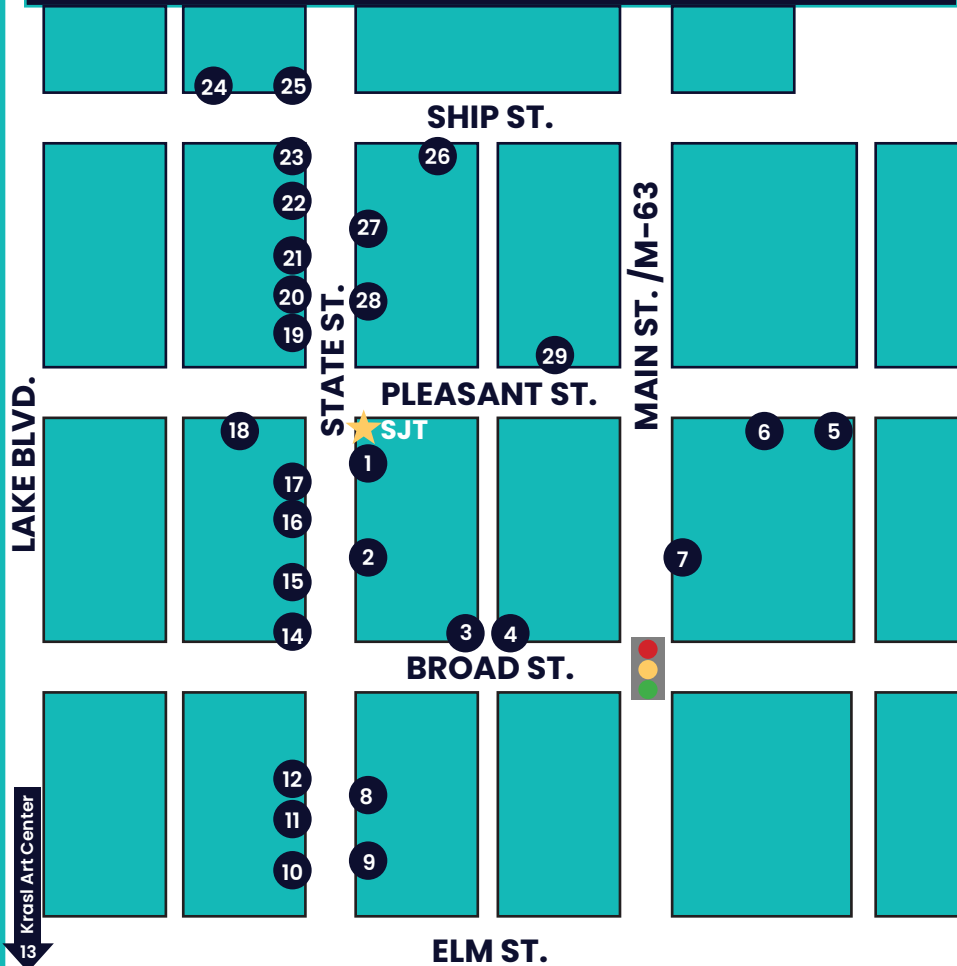

Window WONDERLAND

Downtown St. Joe
Friday, November 22
5:00p-8:00p

Map of Participating Locations

VOTE for your favorite holiday window at
stjoetoday.com/vote

5:00p Friday, November 22 to 11:59p Sunday, November 24.

VOTE for your favorite holiday window at stjoetoday.com/vote/!

- 1.** Edgewater Gifts
- 2.** White Pine Winery
- 3.** Gallery on the Alley
- 4.** Harbor Town Interiors
- 5.** St. Joe Community Taproom
- 6.** Infusco Coffee
- 7.** Affinity Salon & Spa
- 8.** Baroda Founders
- 9.** Olive Cart
- 10.** Jewelfire Diamond Center
- 11.** Forever Clean Soap Works
- 12.** Glik's
- 13.** Krasl Art Center
- 14.** Jimmy John's
- 15.** Oh My Darlings feat. The GhostLight Theatre
- 16.** FuzzyButz
- 17.** Chartreuse
- 18.** Caffè Tosi
- 19.** Perennial Accents
- 20.** Grins of St. Joseph
- 21.** Lee & Birch
- 22.** The Toy Company
- 23.** Statements Style Lounge
- 24.** Southwest Michigan Symphony Orchestra
- 25.** Wanderlust Outfitters
- 26.** The Heritage Museum & Cultural Center
- 27.** Waterfront House of Framing & Fashion
- 28.** Kilwin's
- 29.** Yours Truly, Elizabeth